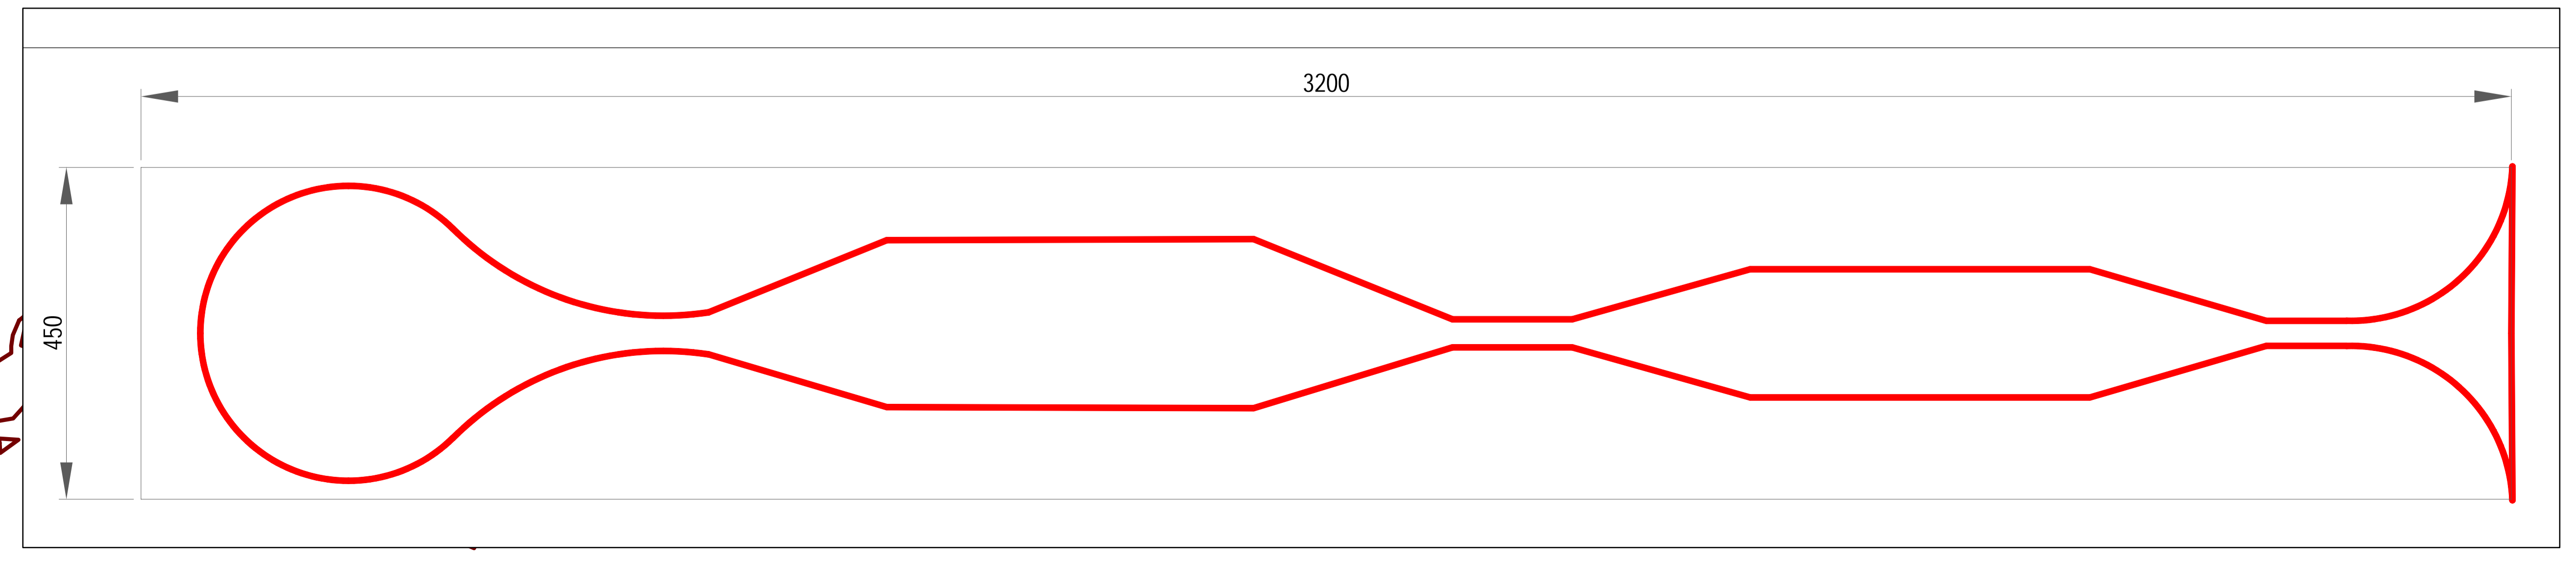

- Legend items: Dashed black line, Red rectangle, Blue square, Brown square, Grey square, Light green square, Purple square, Yellow square, Grey square, Light blue square, Light green square, Light yellow square, Grey square, Green square, Red square, Brown square, Blue square.

K

K

Anlage	
Standort H – Heilsbronn	
4.3.5	