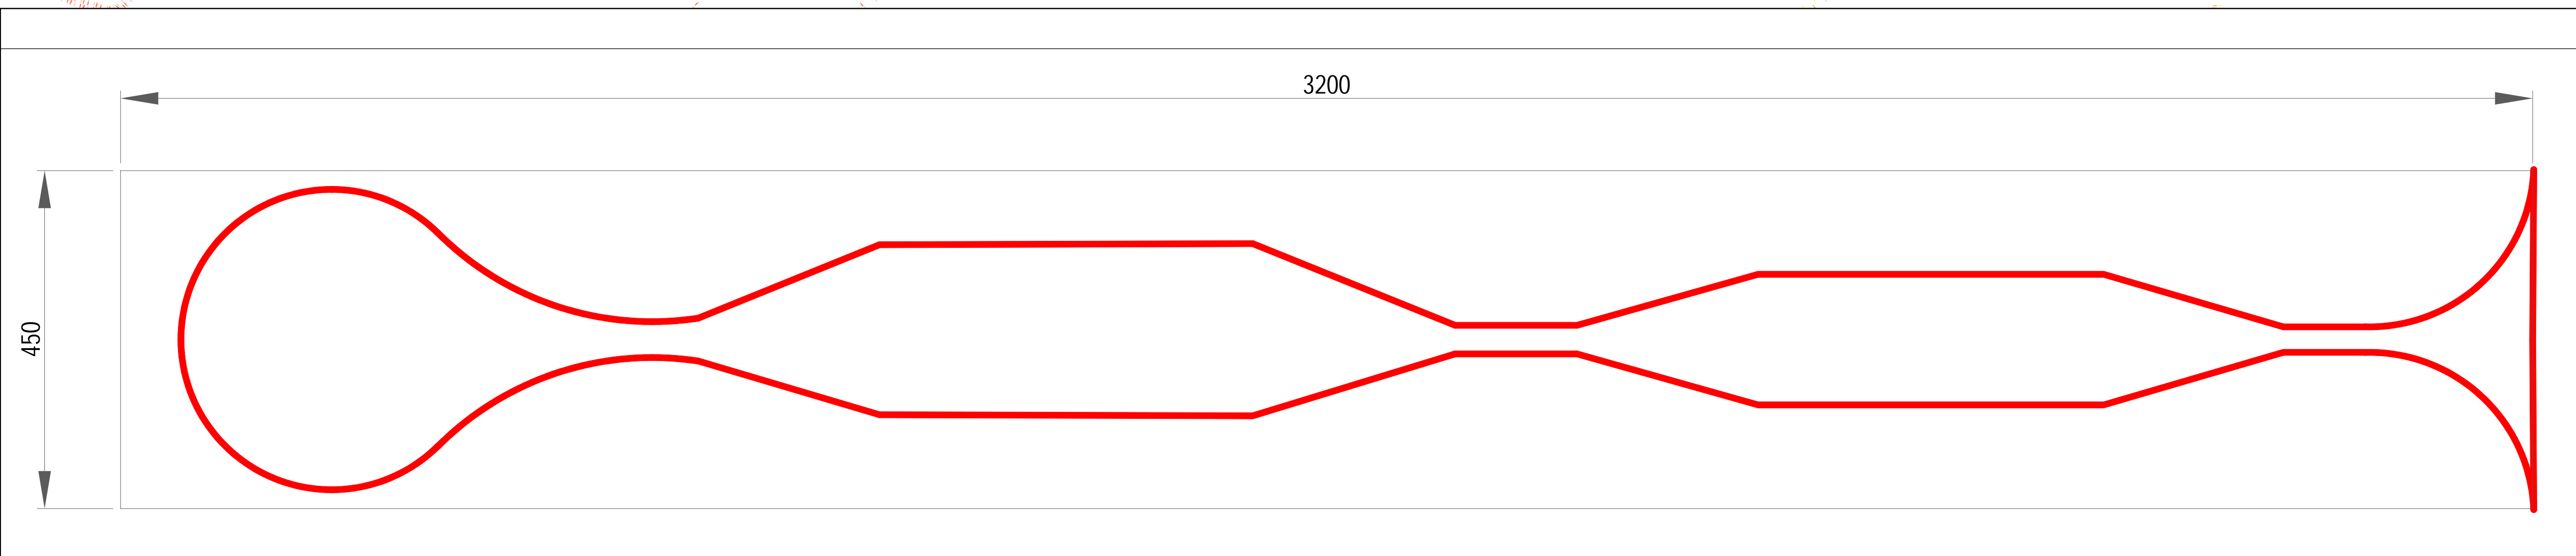

Anl.B.4.2.9: ROV ICE-Werk Nürnberg
Standort L – Ezelsdorf

Legend:

- Black dashed line: Boundary
- Orange hatched area: Hatched area
- Red circle: Red circle
- Green hatched area: Green hatched area
- Blue hatched area: Blue hatched area
- Yellow hatched area: Yellow hatched area
- Purple hatched area: Purple hatched area
- Grey hatched area: Grey hatched area
- Light green hatched area: Light green hatched area
- Brown hatched area: Brown hatched area

Zusammenfassung	
Standort L – Ezelsdorf	
4.2.9	